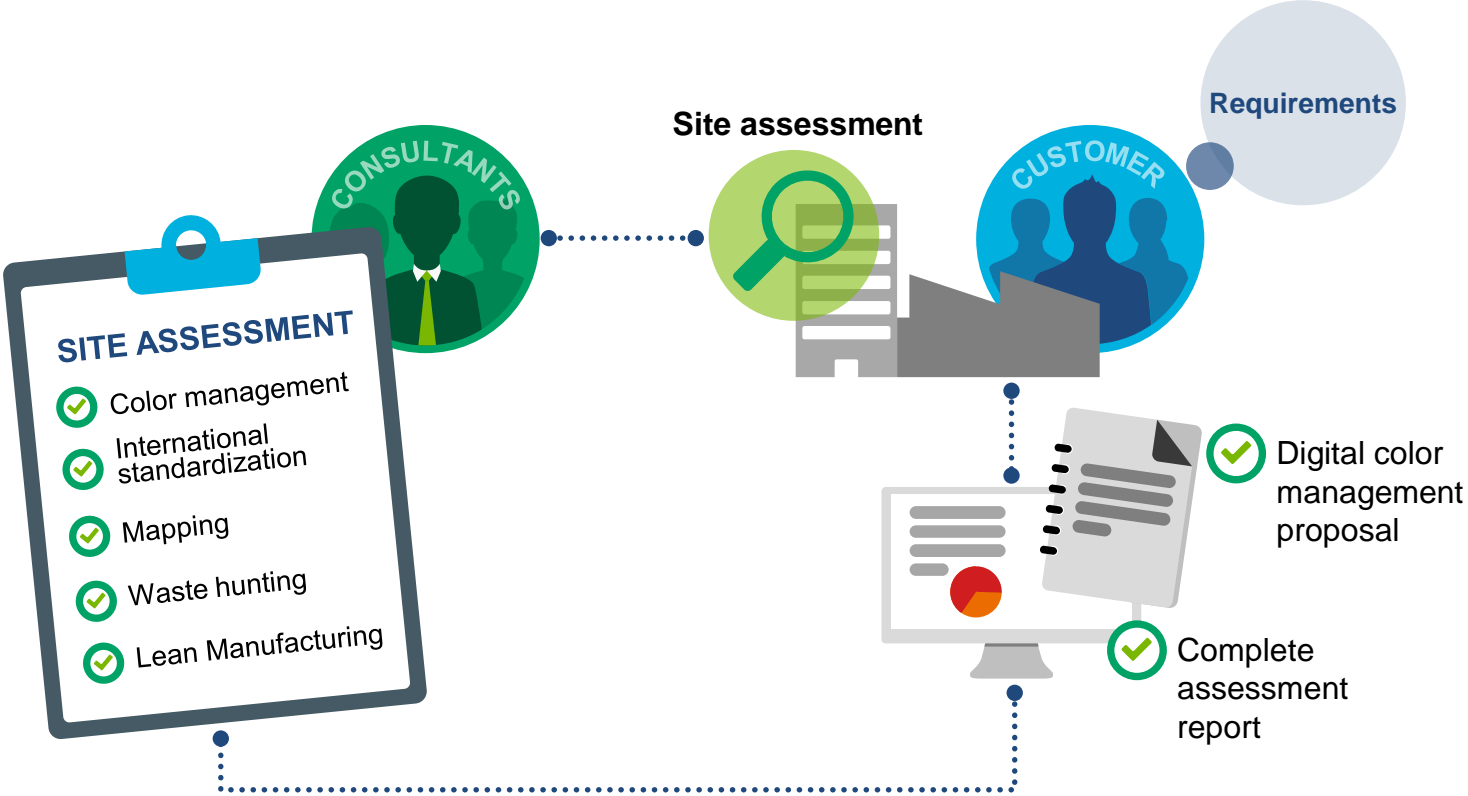

SunConsulting

The start of the journey

Building the foundation

Color audit service

Building the foundation

Cloud based

Workflow communication

✓ Rationalized

✓ Substrate-specific