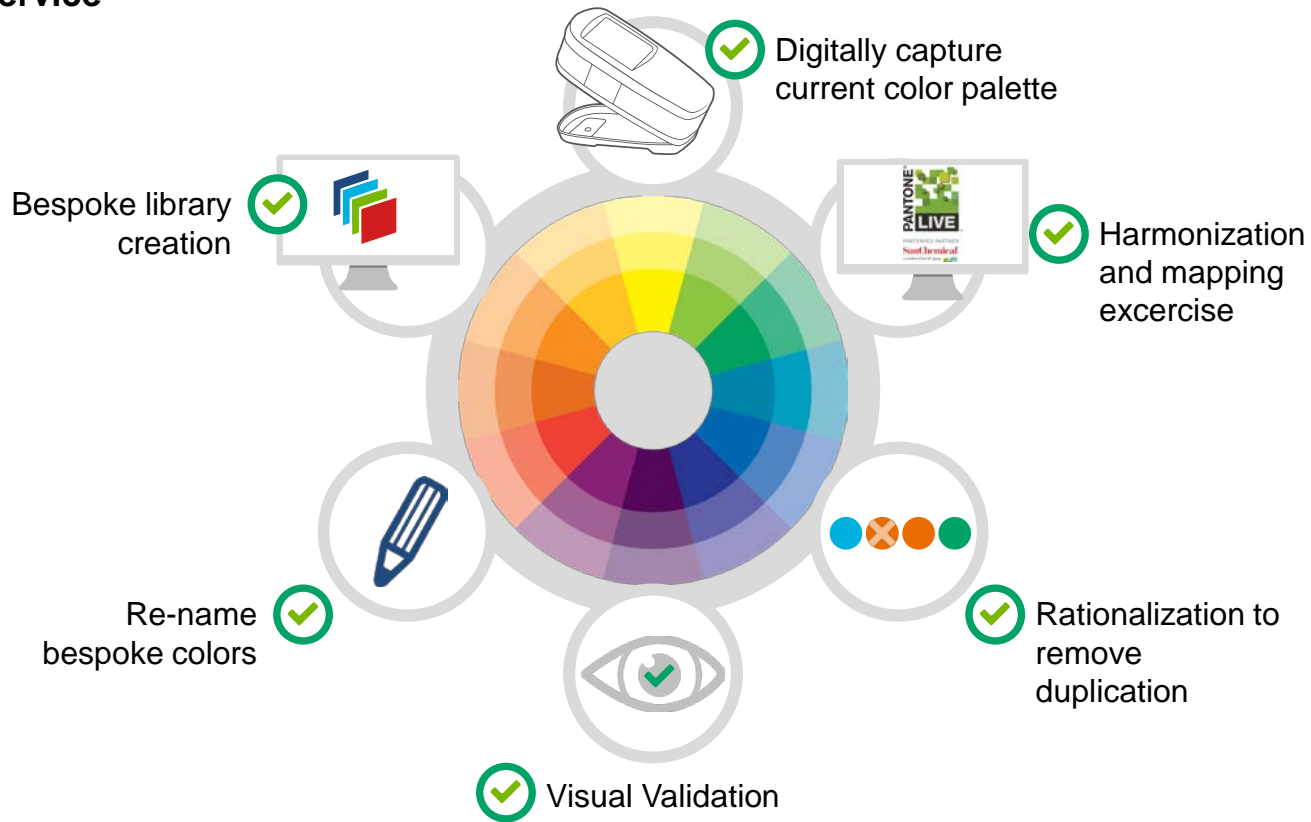

SunConsulting

The start of the journey

Building the foundation

Color audit service

Building the foundation

Cloud based

Workflow communication

✓ Rationalized

✓ Substrate-specific