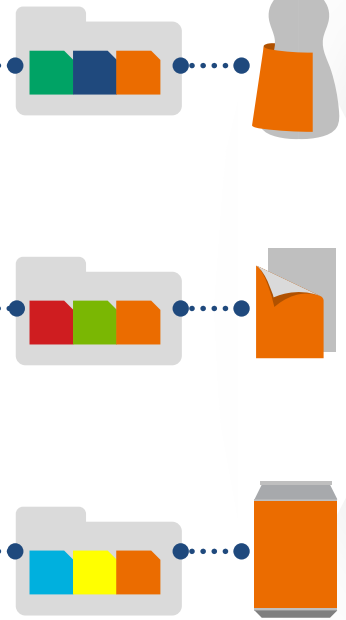

PantoneLIVE

Digital color specification & communication

Connected to common tools used throughout the supply chain

SunChemical
a member of the DIC group 
Color & Comfort

 Preferred partner

 28 print process & substrate specific libraries based on Sun Chemical inks

Communication

Meet expectations

Results